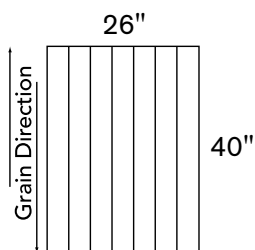

## Paper Specifications

Finish	Basis lbs.	Basis g/m <sup>2</sup>	Opacity	Caliper	Smoothness
Lineal	24W	90	92	5.4	N/A
	80C	216	98	13.0	N/A
	100C	270	99	16.0	N/A
	120DTC	324	99	18.0	N/A

- Opacity specifications are for whites and near whites
- Caliper values are approximate as grades run to basis weight and finish
- Smoothness is in Sheffield units