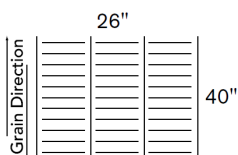

N classic[®] laid papers

Paper Specifications - CLASSIC[®] Laid Papers

Finish	Basis lbs.	Basis g/m ²	Opacity	Caliper	Smoothness
Imaging	24W	90	90	5	N/A
Laid	80C	216	98	13.5	N/A
	100DTC	270	99	16	N/A
	120DTC	324	99	19	N/A
Laid Digital	80C	216	98	13.5	N/A
	100DTC	270	99	16	N/A

- Opacity specifications are for whites and near whites.
- Caliper values are approximate as grades run to basis weight and finish.
- Smoothness is in Sheffield units.

NOTE: Laid lines (shorter rib-lines) run cross grain.
Chain lines (long column-like lines) run parallel to the grain direction.