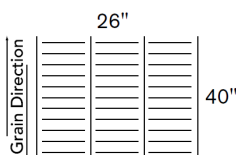

N classic[®] laid papers

Paper Specifications - CLASSIC[®] Laid Papers

Finish	Basis lbs.	Basis g/m ²	Opacity	Caliper	Smoothness
Imaging	24W	90	90	5	N/A
Laid	80C	216	98	13.5	N/A
	100DTC	270	99	16	N/A
	120DTC	324	99	19	N/A
Laid Digital	80C	216	98	13.5	N/A
	100DTC	270	99	16	N/A

- Opacity specifications are for whites and near whites.
- Caliper values are approximate as grades run to basis weight and finish.
- Smoothness is in Sheffield units.

NOTE: Laid lines (shorter rib-lines) run cross grain.
Chain lines (long column-like lines) run parallel to the grain direction.