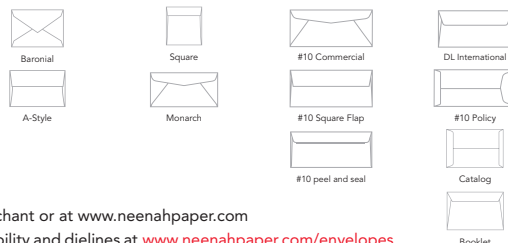

- Laser and ink jet guaranteed
- Matches the colors of classic crest[®] papers for the complete identity package
- Matching envelopes are readily available starting simply with 1 box

Solar White
W

Classic Natural White
W

CLASSIC COTTON[®] PAPER STOCKING SIZES

	SIZES	WEIGHTS
WRITING	8 1/2 x 11	24
	35 x 23	24
		90 (g/m ²)

ENVELOPES

33 styles
of Matching Envelopes

4 Baronial (5.125 x 3.625)	5 Square (5 x 5)	#10 Commercial (4.125 x 9.5)
5 1/2 Baronial (4.375 x 5.75)	5 1/2 Square (5.5 x 5.5)	#10 Square Flap (4.125 x 9.5)
6 Baronial (4.75 x 6.5)	6 Square (6 x 6)	#10 peel and seal (4.125 x 9.5)
Lee (5.25 x 7.25)	6 1/2 Square (6.5 x 6.5)	#10 Poly Window (4.125 x 9.5)
A1 (3.625 x 5.125)	7 Square (7 x 7)	#10 Policy (4.125 x 9.5)
A2 (4.375 x 5.75)	7 1/2 Square (7.5 x 7.5)	#10 Canadian Window (4.125 x 9.5)
A6 (4.75 x 6.5)	8 Square (8 x 8)	DL International (4.33 x 8.66)
A7 (5.25 x 7.25)	8 1/2 Square (8.5 x 8.5)	9 x 12 Booklet (9 x 12)
A8 (5.5 x 8.125)	#6 1/4 (3.625 x 6.5)	9 x 12 Catalog (9 x 12)
A9 (5.75 x 8.75)	Monarch (3.875 x 7.5)	10 x 13 Booklet (10 x 13)
A10 (6 x 9.5)	#9 Commercial (3.875 x 8.875)	10 x 13 Catalog (10 x 13)

For more information about classic cotton[®] 25% cotton papers go to: neenahpaper.com/classiccotton

Envelopes are available through your Neenah Paper Merchant or at www.neenahpaper.com
Verify envelope dimensions, find detailed envelope availability and dielines at www.neenahpaper.com/envelopes