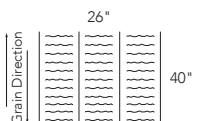

CLASSIC® Embellishment Papers

CLASSIC® Production Inkjet Papers

CLASSIC® Laid Papers

All CLASSIC® Laid Papers are FSC

Bold numbers indicate grain direction

Writing Papers
Laser & Ink Jet
Guaranteed

LAID FINISH	Inches		Millimeters		M Weight	Sheets Per Carton	Color			
	8 1/2 x 11	35 x 23	216 x 279	889 x 584			Antique Gray	Avon Brilliant White	Baronial Ivory	Classic Natural White
24 Writing (90 gsm) 5pt	8 1/2 x 11	35 x 23	216 x 279	889 x 584	12	5000	•	•	•	•
Watermarked Imaging Laid	8 1/2 x 11	35 x 23	216 x 279	889 x 584	103	1000	•	•	•	•
80 Cover (216 gsm) 13.5pt	8 1/2 x 11	26 x 40	660 x 1016	320 x 300	28.76	2000	•	•	•	•
	26 x 40	35 x 23	660 x 1016	320 x 300	248	500	•	•	•	•
100 Double Thick Cover (270 gsm) 16pt	26 x 40	26 x 40	660 x 1016	400 x 200			•	•	•	•
120 Double Thick Cover (324 gsm) 19pt	26 x 40	26 x 40	660 x 1016	480 x 200			•	•	•	•
LAID DIGITAL							•	•	•	•
80 Cover (216 gsm) 13.5pt	18 x 12	18 x 12	457 x 305	66.46 x 500			•	•	•	•
100 Double Thick Cover (270 gsm) 16pt	18 x 12	18 x 12	457 x 305	83.06 x 500			•	•	•	•
LAID ENVELOPES							•	•	•	•
24 Writing (90 gsm)	33 STYLES OF ENVELOPES						•	•	•	•

NOTE: The laid pattern in the finished envelopes will run horizontal or vertical for all sizes and will never be diagonal.

NOTE: Laid lines (shorter rib-like lines) run cross grain. Chain lines (long column-like lines) run parallel to the grain direction.