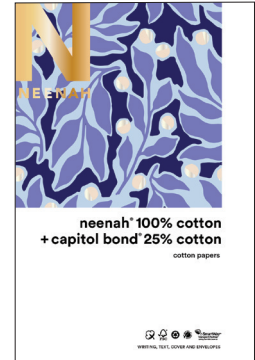

## TEXT, COVER & ENVELOPES

NEENAH® 100% Cotton Papers are soft to the touch and luxurious in appearance, communicating prestige and elegance.

- 100% pure cotton offers strength and supreme hand feel, the perfect medium for engraving, embossing, letterpress, offset and digital printing
- Digital offerings available
- 80T available in 33 envelope styles
- Manufactured acid free with archival properties

FLUORESCENT WHITE

PEARL WHITE

### NEENAH® 100% Cotton Papers Stocking Sizes

**Bold** numbers indicate grain direction

	Inches	Millimeters	M Weight	Sheets Per Carton	Fluorescent White	Pearl White
<b>LETTERPRESS FINISH</b>						
<b>80 Text (32W)</b> (118 gsm) 8.5pt	25 x <b>38</b>	635 x <b>965</b>	160	300	• •	
<b>90 Cover</b> (243 gsm) 17.5pt	26 x <b>40</b>	660 x <b>1016</b>	360	200	•	
<b>110 Cover</b> (297 gsm) 21.5pt	26 x <b>40</b>	660 x <b>1016</b>	440	125	• •	
<b>220 Double Thick Cover</b> (595 gsm) 40.3pt	26 x <b>20</b>	660 x <b>508</b>	440	75	• •	
<b>LETTERPRESS DIGITAL FINISH</b> 						
<b>90 Cover</b> (243 gsm) 17.5pt	18 x <b>12</b>	457 x <b>305</b>	74.76	250	•	
<b>110 Cover</b> (297 gsm) 21.5pt	18 x <b>12</b>	457 x <b>305</b>	91.38	250	• •	
<b>LETTERPRESS FINISH ENVELOPES</b> 						
<b>80 Text (32W)</b> (118 gsm)	33 STYLES OF ENVELOPES				• •	

NEENAH® 100% Cotton is part of the **COTTON PAPERS** swatch book.